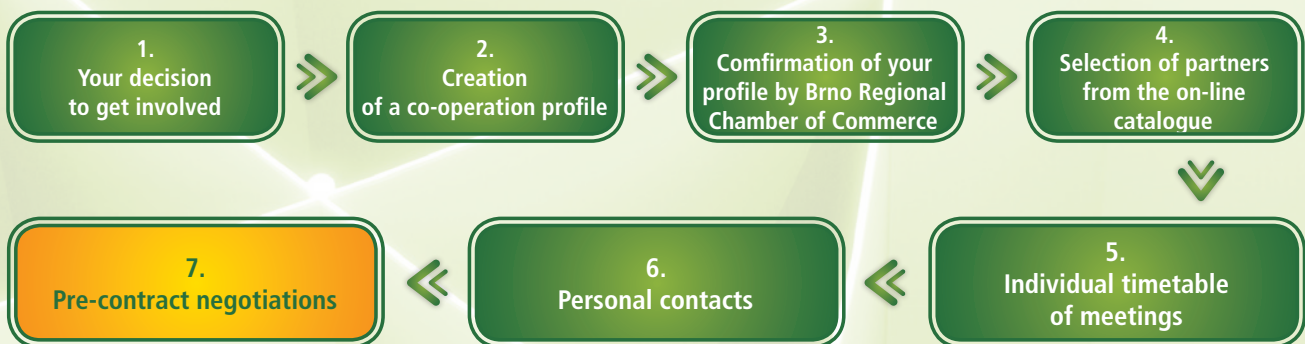

1 registration = Your profile on the international portal for a period of 1 year

Apply now!

Registration at: registration.rhkbrno.cz

You can decide whether you want to continue to promote your company and seek out new business partners at any time.

» How can you get involved?

Registration fee:

Visitor MSV 2014

40 Eur

Exhibitor MSV 2014

20 Eur

For exhibitors:

Meetings with your future partners can be held on your stand or on the premises of the Contact-Contract event.

» Contact-Contract event represents:

- » more than 20 pre-arranged talks over the course of 2 days
- » free admission to the fair
- » an exclusive negotiations venue
- » promotion in the on-line and printed catalogues
- » an enterprise gathering with a social evening at a discount